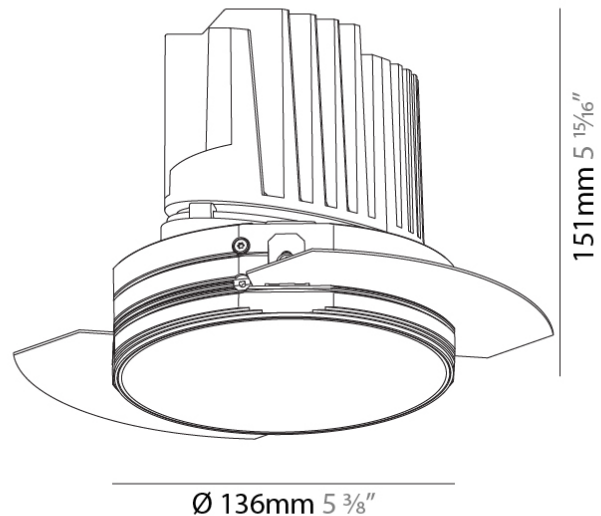

ELECTRICAL

Lamp Type: LED (Zhaga Standard)
Input Wattage (W): 13.2 / 16.5
Total Output Wattage (W): 12.1 / 14.7
Dimming: Tri-Mode (Non-Dimming and Phase Dimming (120Vac only) and 0-10V Dimming)
Driver Included: No
Driver Location: Recessed Housing
Driver Type: Constant Current - Universal
Driver Class: Class 2
Housing: See components
Input Voltage (V): 120 - 277
Constant Current (MA): 350

LED

Number of LEDs: 1
Color Temperature (°K): 2700 / 3000 / 3500 / 4000
Max. Delivered Lumen (lm): 814 / 877 / 911 / 930
Nominal Lumen (lm): 1246 / 1342 / 1396 / 1424
CRI: >90 CRI
Efficiency (%): 90.5
Lamp Life (hrs): 50000
Upon Request: RGB-W Tunable White Special Color Temperature Special LED

OPTICAL

Reflector°: 10
Optic°: Lens Pack - No Lens / Linear Spread Lens / Honeycomb / Spread Lens
Upon Request: Special Beam Angles

RATINGS AND CERTIFICATIONS

382, F 416-247-9319, www.zaneen.com
Certified and tested for North American standards at the end of the existing Model #. For assistance on 'custom' specifications, contact zteam@zaneen.com.
In a constant effort to supply the best product, we reserve the right to change specifications or materials without notice. The most recent specification sheets are found at zaneen.com
IP rating: IP20